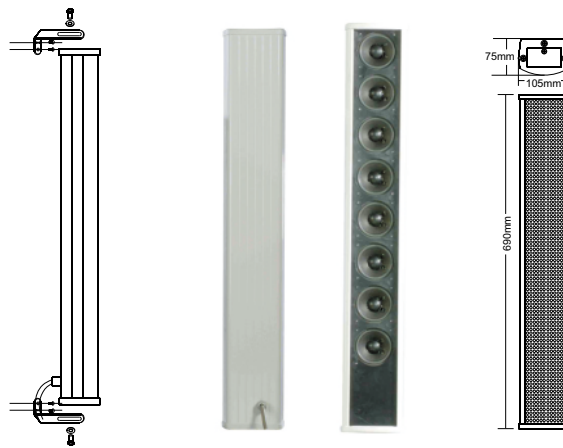

Outdoor Column Speaker

T-704A

Model	T-704A
Power Taps @100V	20W, 40W
Power Taps @70V	10W, 20W
Impedance	Black: Com White: 500Ω Green: 250Ω
SPL(1W/1M)	92dB±3dB
Max. SPL (Rated W/1M)	108dB
Frequency Response (-10dB)	100-16KHz
Finish	Body: Aluminum, White Grille: Steel, White Cover: ABS, White
Speaker Driver	2.5" x 8
IP Rate	IP66
Dimensions	105 x 75 x 690mm
Weight	3.7Kg
Mounting	With mounting bracket fixed by screw