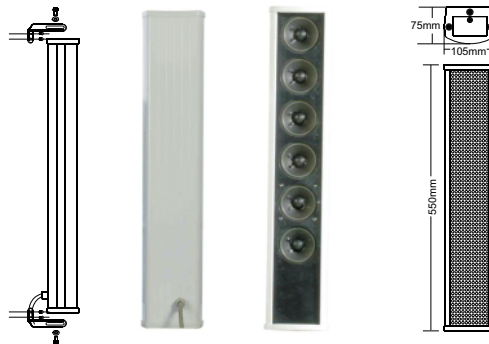

Outdoor Column Speaker

T-703A

Model	T-703A
Power Taps @100V	15W, 30W
Power Taps @70V	7.5W, 15W
Impedance	Black: Com White: 670Ω Green: 330Ω
SPL(1W/1M)	91dB±3dB
Max. SPL (Rated W/1M)	106dB
Frequency Response (-10dB)	130-16KHz
Finish	Body: Aluminum, White Grille: Steel, White Cover: ABS, White
Speaker Driver	2.5" x 6
IP Rate	IP66
Dimensions	105 x 75 x 550mm
Weight	2.9Kg
Mounting	With mounting bracket fixed by screw