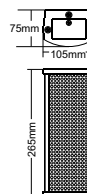

Outdoor Column Speaker

T-701A

Model	T-701A
Power Taps @100V	5W, 10W
Power Taps @70V	2.5W, 5W
Impedance	Black: Com White: 2K Ω Green: 1K Ω
SPL(1W/1M)	88dB \pm 3dB
Max. SPL (Rated W/1M)	98dB
Frequency Response (-10dB)	150-16KHz
Finish	Body: Aluminum, White Grille: Steel, White Cover: ABS, White
Speaker Driver	2.5" x 2
IP Rate	IP66
Dimensions	105 x 75 x 265mm
Weight	1.4Kg
Mounting	With mounting bracket fixed by screw