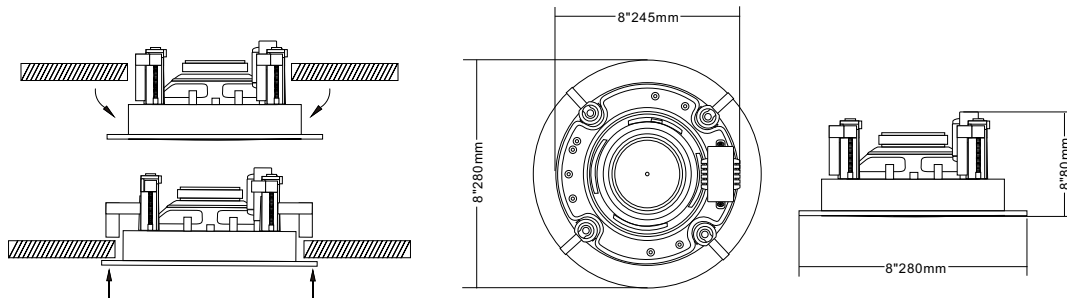

Ceiling Speaker (Coaxial Speaker)

T-208A

**ECONOMIC
& HOT**

Model	T-208A
Power Taps @100V	3.75W, 7.5W, 15W, 30W
Power Taps @70V	1.87W, 3.75W, 7.5W, 15W
Impedance	Black: Com Blue: 2.6KΩ Red: 1.3KΩ Green: 670Ω White: 330Ω
SPL(1W/1M)	94dB
Max. SPL (Rated W/1M)	109dB
Frequency Response (-10dB)	60-20KHz
Finish	Baffle: ABS, White Grille: Steel, White
Speaker Driver	8" x 1 1.5" x 1
Cutout Size	245mm
Dimensions	280 x 80mm
Weight	1.6Kg
Mounting	Flush-mount dog ears