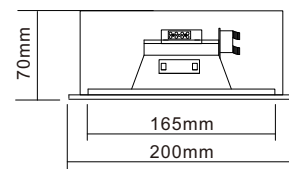

Surface Mount Ceiling Speaker

T-105S

Model	T-105S
Power Taps @100V	3W, 6W, 9W
Power Taps @70V	1.5W, 3W, 4.5W
Impedance	Black: Com Red:3.3KΩ Green:1.7KΩ White:1.1KΩ
SPL(1W/1M)	94dB
Max. SPL (Rated W/1M)	104dB
Frequency Response (-10dB)	110-18KHz
Finish	Baffle: Steel, White Grille: Aluminum, White
Speaker Driver	5" x 1
Dimensions	200 x 70mm
Weight	0.71Kg
Mounting	Fixed by screw