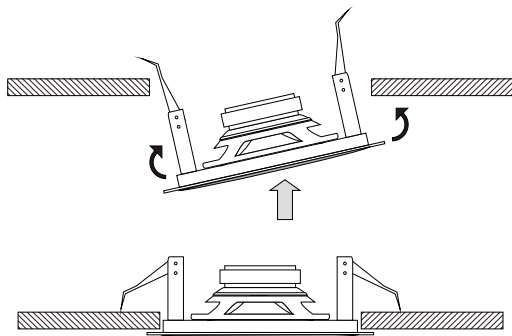

Ceiling Speaker

T-105M

Model	T-105M
Power Taps @100V	1.5W, 3W, 6W
Power Taps @70V	0.75W, 1.5W, 3W
Impedance	Black: Com Red:6.7KΩ Green:3.3KΩ Blue:1.7KΩ
SPL(1W/1M)	88dB
Max. SPL (Rated W/1M)	96dB
Frequency Response (-10dB)	110-15KHz
Finish	Cover: Steel, White Grille: Steel, White
Speaker Driver	5" x 1
Cutout Size	170mm
Dimensions	200 x 100mm
Weight	1Kg
Mounting	Spring-clip