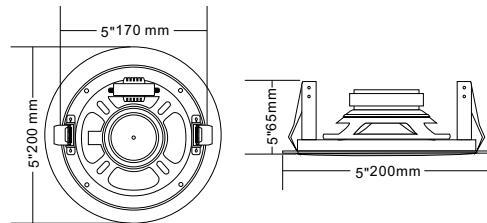

Ceiling Speaker

T-105M

Model	T-105M
Power Taps @100V	1.5W, 3W, 6W
Power Taps @70V	0.75W, 1.5W, 3W
Impedance	Black: Com Red:6.7KΩ Green:3.3KΩ Blue:1.7KΩ
SPL(1W/1M)	88dB
Max. SPL (Rated W/1M)	96dB
Frequency Response (-10dB)	110-15KHz
Finish	Cover: Steel, White Grille: Steel, White
Speaker Driver	5" x 1
Cutout Size	170mm
Dimensions	200 x 100mm
Weight	1Kg
Mounting	Spring-clip