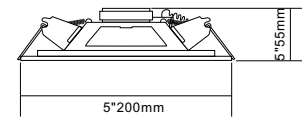

Ceiling Speaker (With Tweeter)

T-105A

Model	T-105A
Power Taps @100V	1.5W, 3W, 6W
Power Taps @70V	0.75W, 1.5W, 3W
Impedance	Black: Com Red: 6.7 K Ω Green:3.3K Ω White:1.7K Ω
SPL(1W/1M)	94dB
Max. SPL (Rated W/1M)	102dB
Frequency Response (-10dB)	110-18KHz
Finish	Baffle: Steel, White Grille: Aluminum, White
Speaker Driver	5" x 1 1.5" x 1
Cutout Size	170mm
Dimensions	200 x 55mm
Weight	0.8Kg
Mounting	Spring-clip