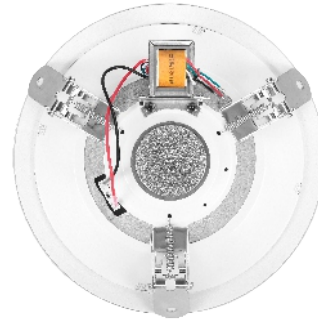

Ceiling Speaker (With Tweeter)

T-105A

Model	T-105A
Power Taps @100V	1.5W, 3W, 6W
Power Taps @70V	0.75W, 1.5W, 3W
Impedance	Black: Com Red: 6.7 K Ω Green:3.3K Ω White:1.7K Ω
SPL(1W/1M)	94dB
Max. SPL (Rated W/1M)	102dB
Frequency Response (-10dB)	110-18KHz
Finish	Baffle: Steel, White Grille: Aluminum, White
Speaker Driver	5" x 1 1.5" x 1
Cutout Size	170mm
Dimensions	200 x 55mm
Weight	0.8Kg
Mounting	Spring-clip