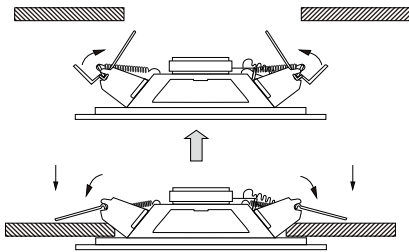

Ceiling Speaker (With Tweeter)

T-105A

Model	T-105A
Power Taps @100V	1.5W, 3W, 6W
Power Taps @70V	0.75W, 1.5W, 3W
Impedance	Black: Com Red: 6.7 K Ω Green:3.3K Ω White:1.7K Ω
SPL(1W/1M)	94dB
Max. SPL (Rated W/1M)	102dB
Frequency Response (-10dB)	110-18KHz
Finish	Baffle: Steel, White Grille: Aluminum, White
Speaker Driver	5" x 1 1.5" x 1
Cutout Size	170mm
Dimensions	200 x 55mm
Weight	0.8Kg
Mounting	Spring-clip