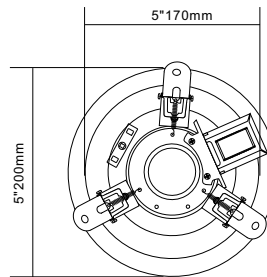

Ceiling Speaker (With Tweeter)

T-105A

Model	T-105A
Power Taps @100V	1.5W, 3W, 6W
Power Taps @70V	0.75W, 1.5W, 3W
Impedance	Black: Com Red: 6.7 K Ω Green:3.3K Ω White:1.7K Ω
SPL(1W/1M)	94dB
Max. SPL (Rated W/1M)	102dB
Frequency Response (-10dB)	110-18KHz
Finish	Baffle: Steel, White Grille: Aluminum, White
Speaker Driver	5" x 1 1.5" x 1
Cutout Size	170mm
Dimensions	200 x 55mm
Weight	0.8Kg
Mounting	Spring-clip